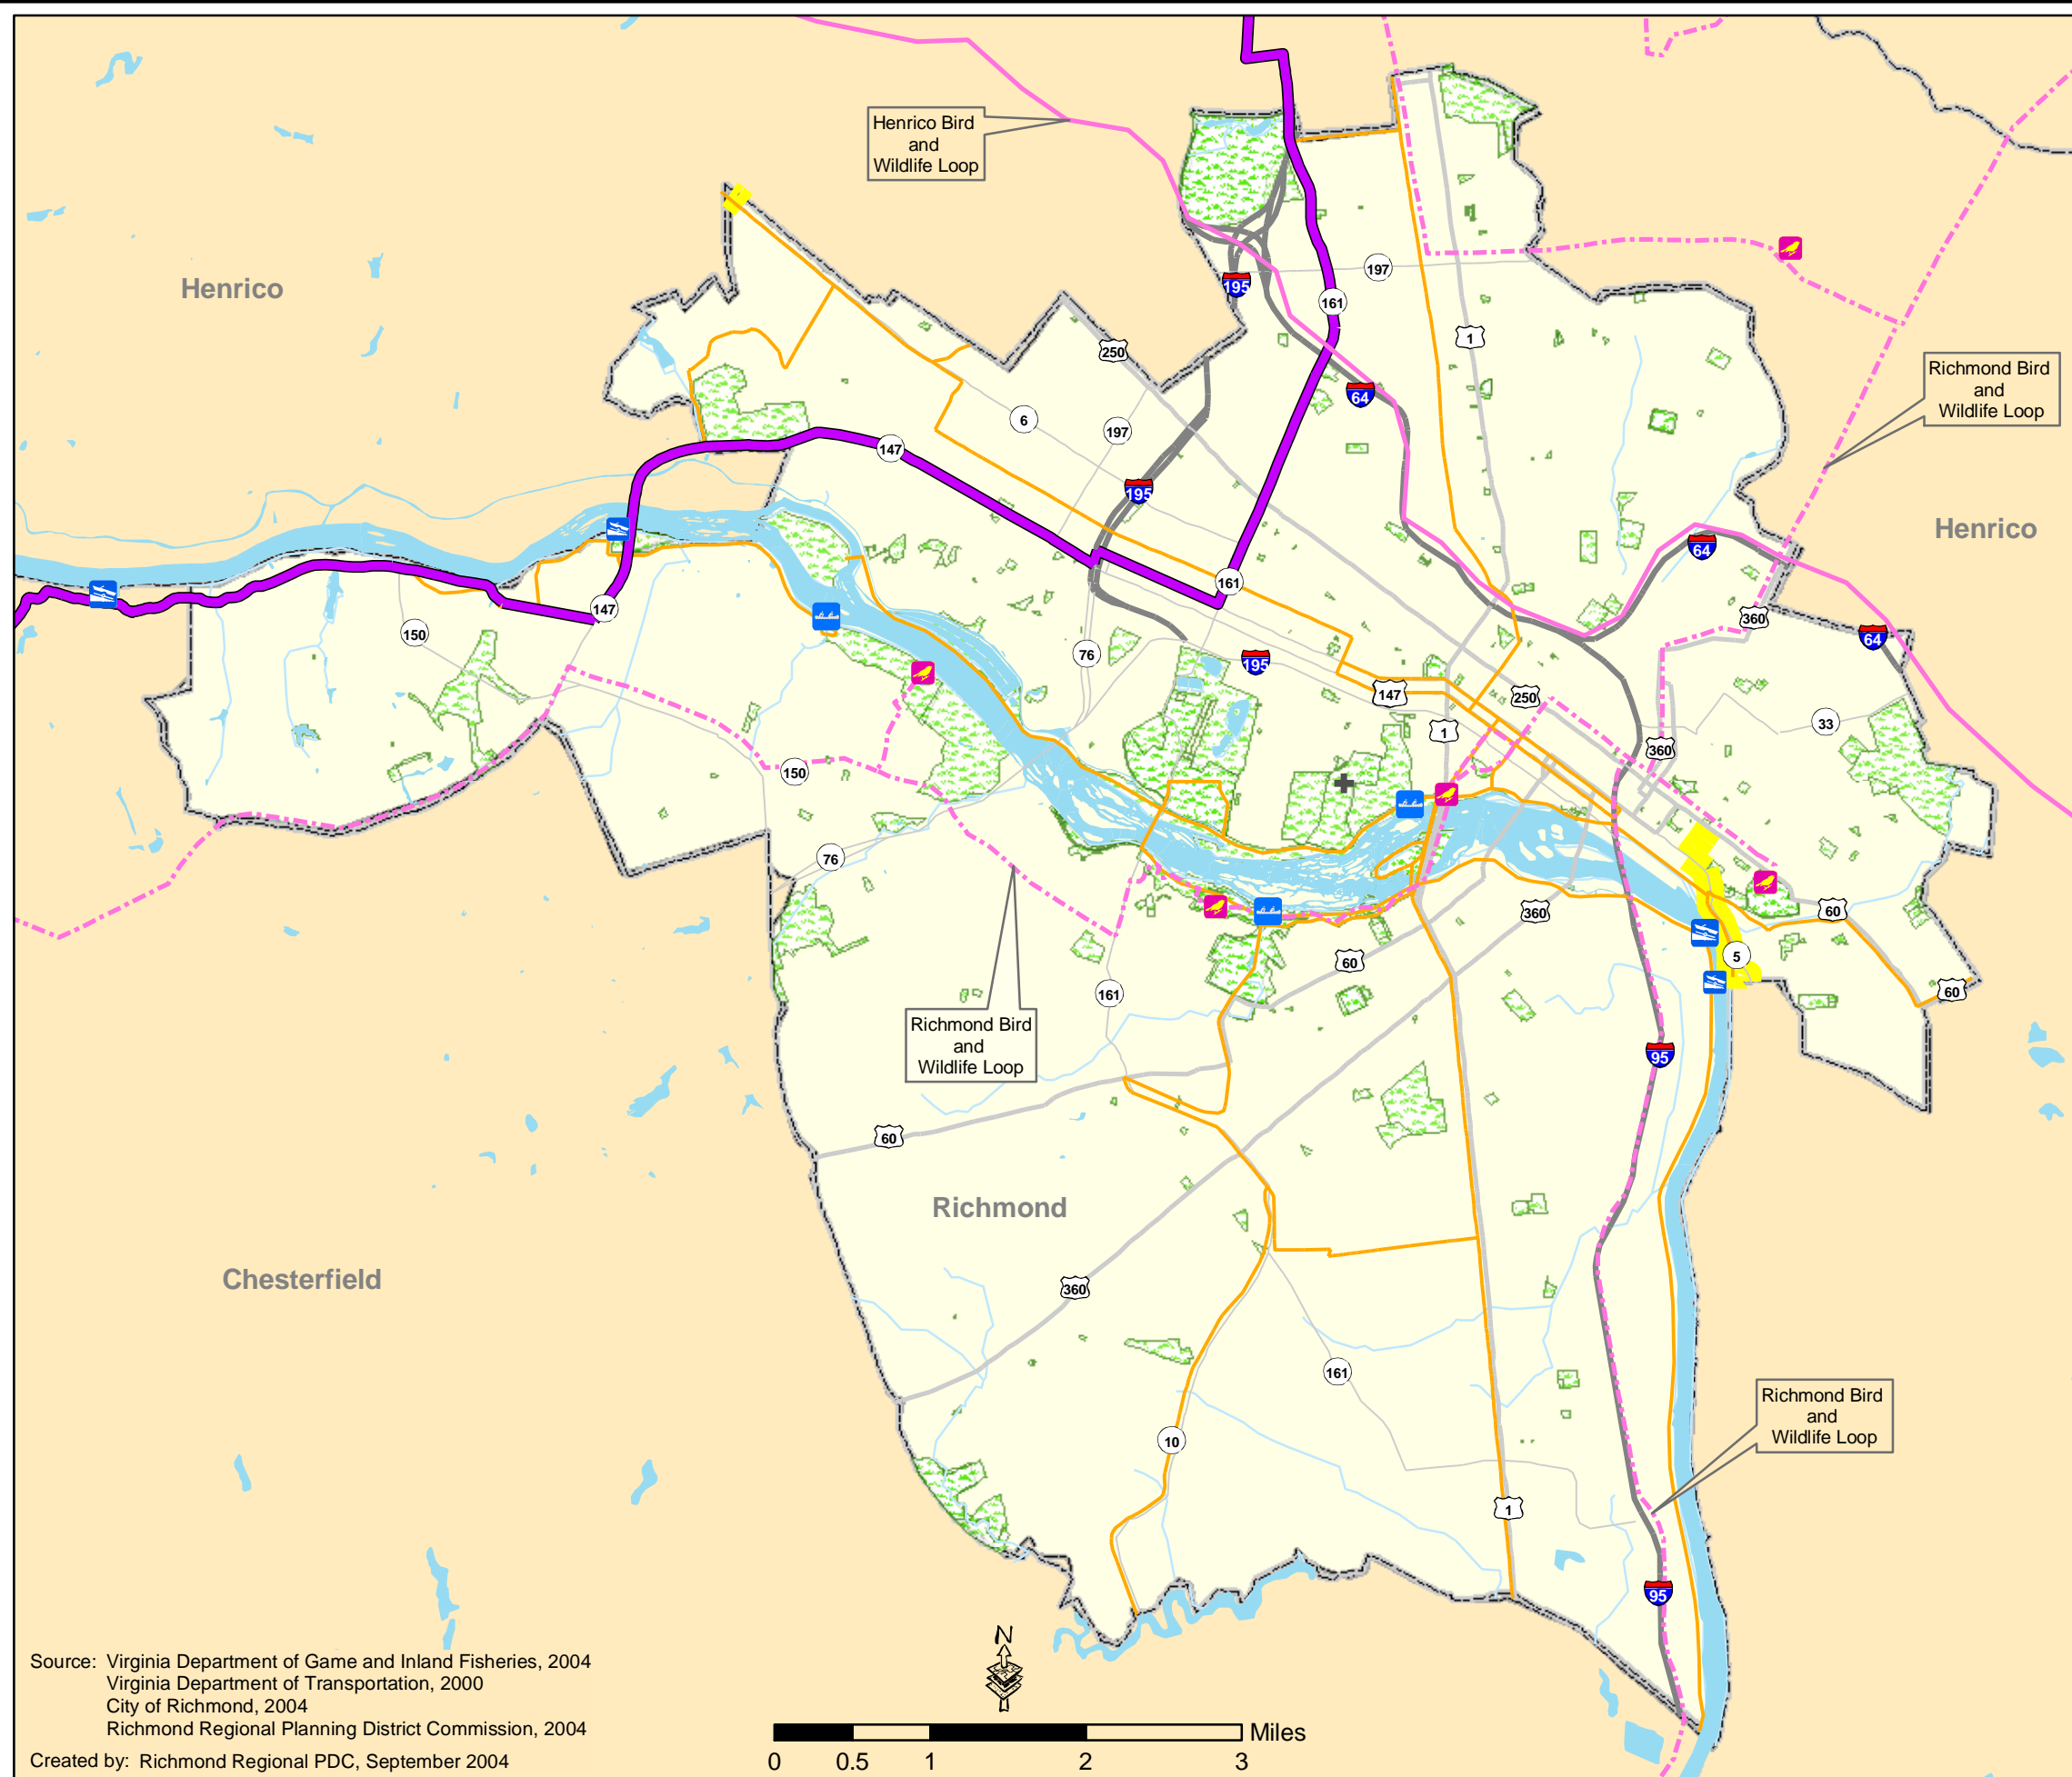

Inventory of Public Blueway and Greenway Features Richmond

- Bird & Wildlife Site
- Boat Ramp
- Canoe Access
- Historic Cemetery
- Historic Battlefield Park
- Campground
- Scenic Byway
- Henrico Bird & Wildlife Loop
- Richmond Bird & Wildlife Loop
- City Bike Route
- Virginia Bike Route 1
- Virginia Bike Route 76
- Park, Conservation Area
- Interstate
- US Primary Highway
- State Primary Highway
- Stream
- Intermittent Stream
- River, Lake, Pond
- Jurisdictional Boundary

Source: Virginia Department of Game and Inland Fisheries, 2004
 Virginia Department of Transportation, 2000
 City of Richmond, 2004
 Richmond Regional Planning District Commission, 2004
 Created by: Richmond Regional PDC, September 2004