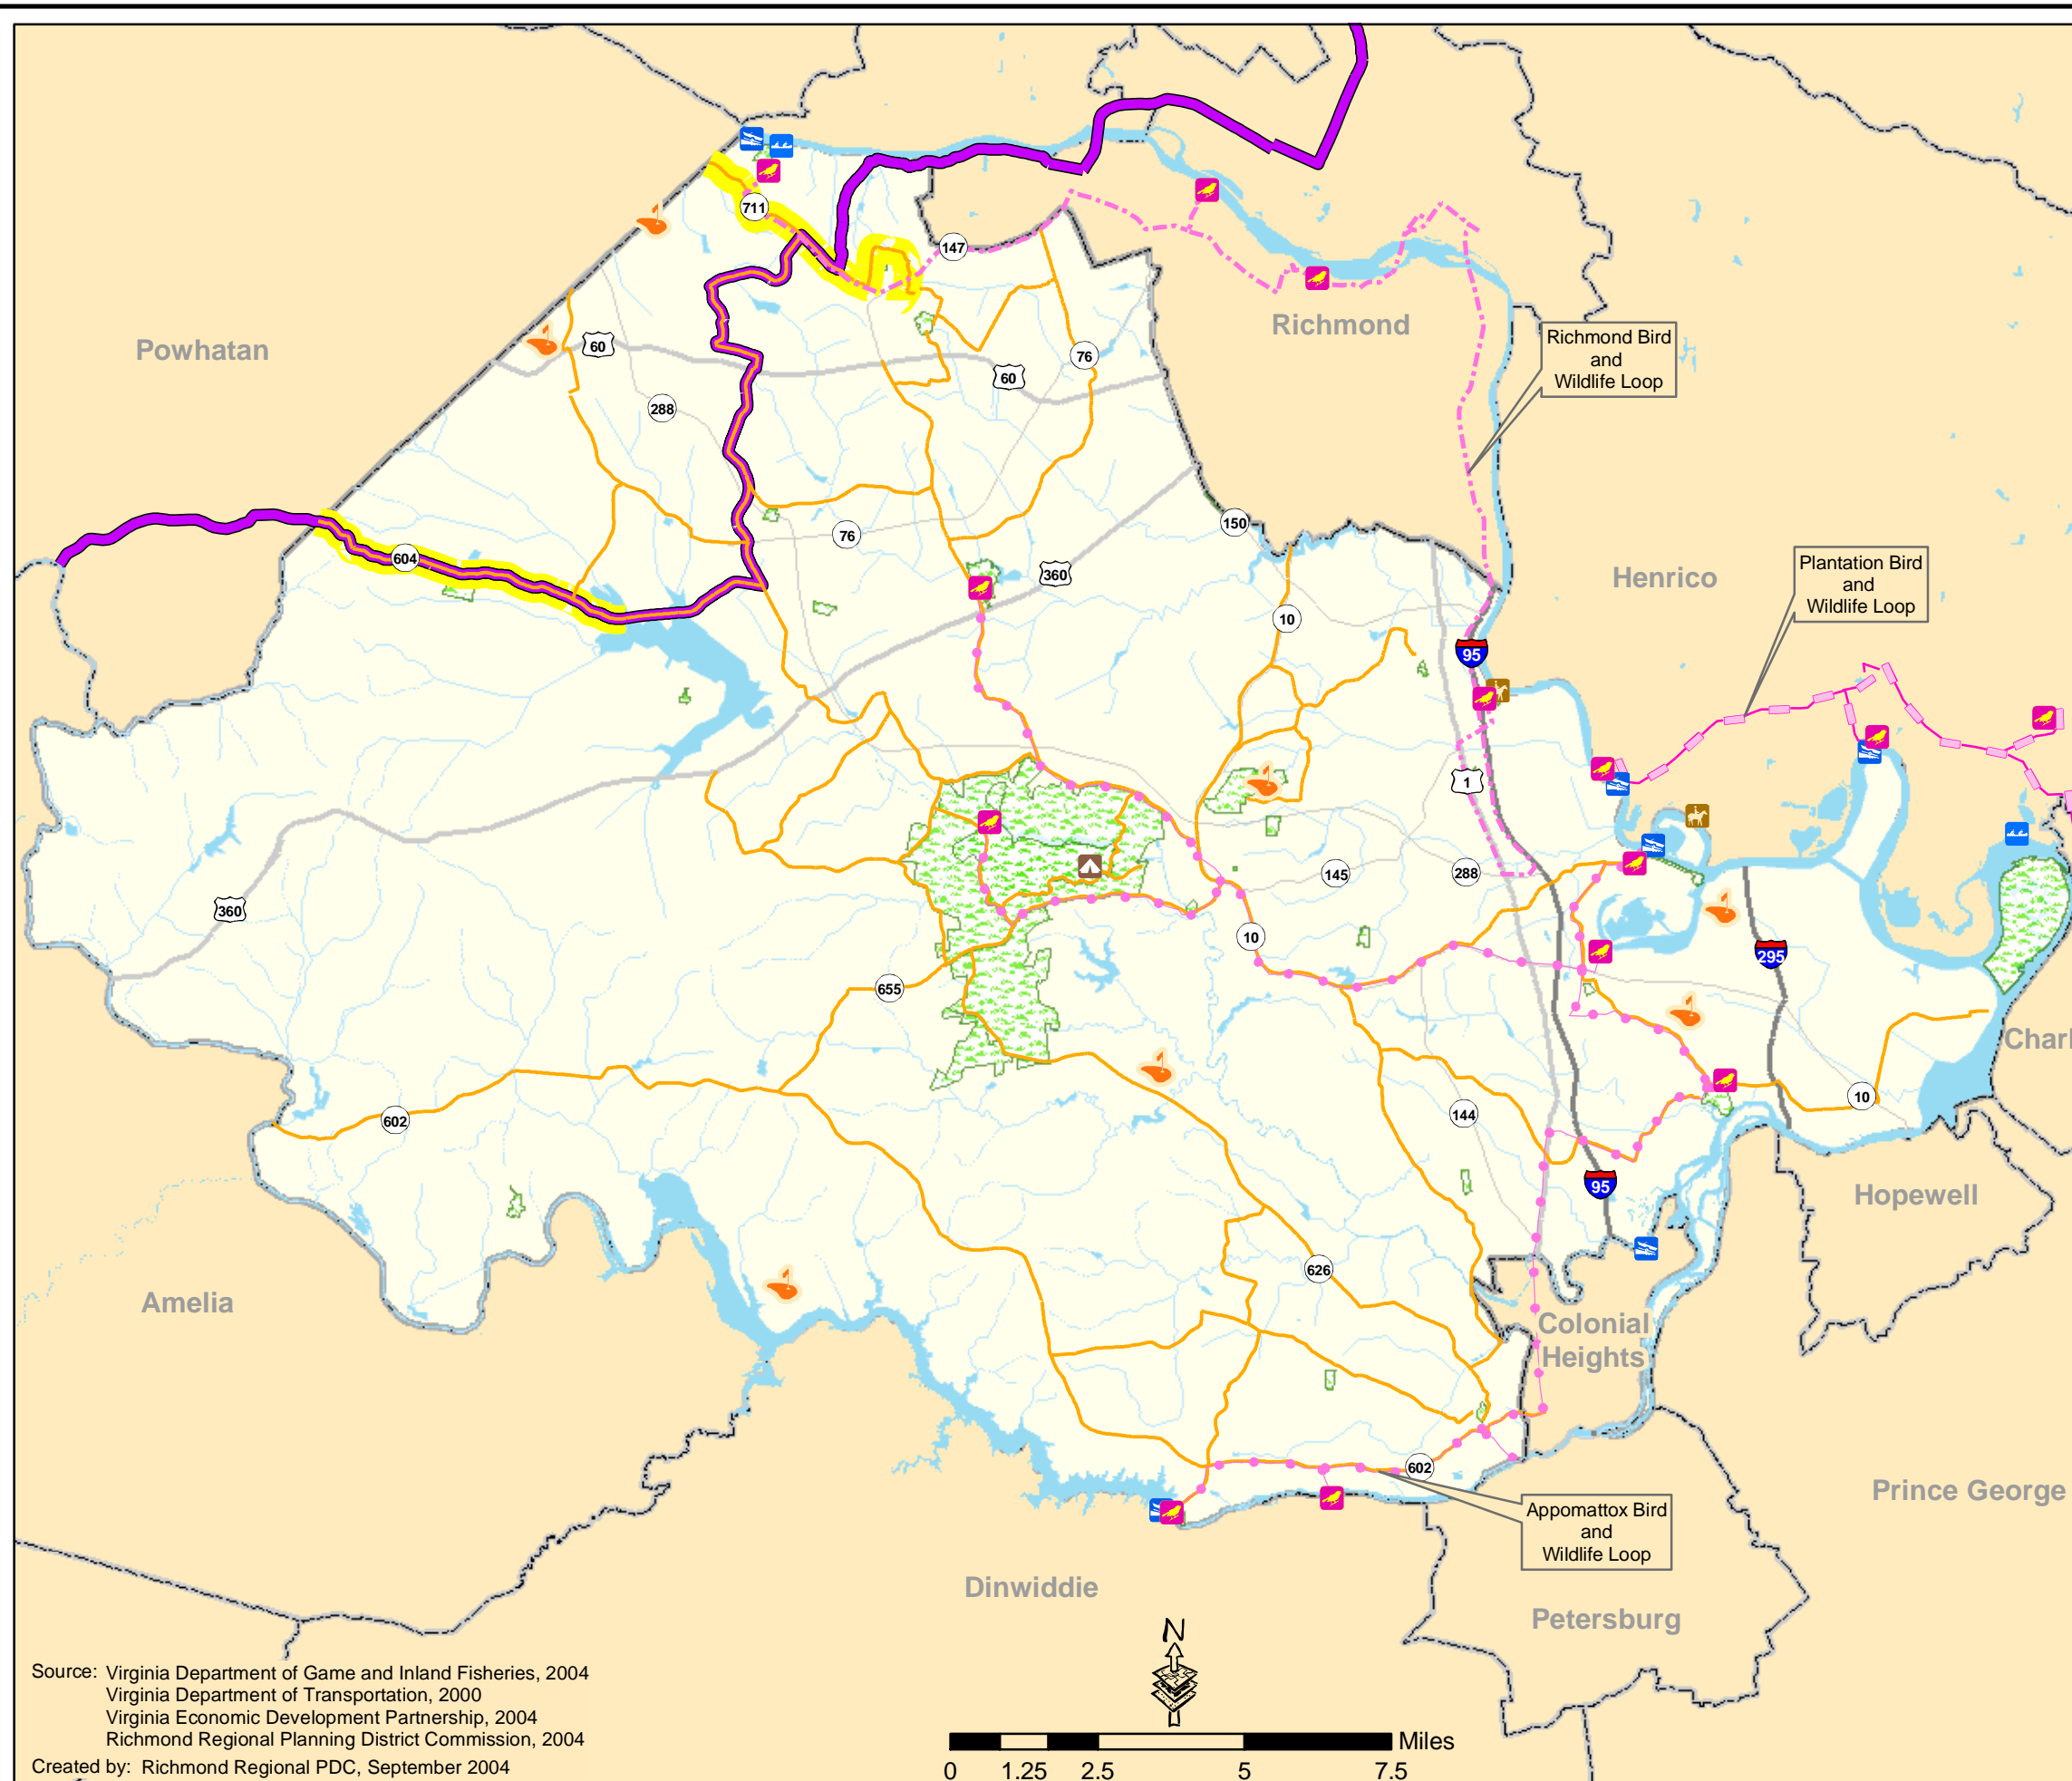

Inventory of Public Blueway and Greenway Features

Chesterfield

- Public Golf Course
- Bird and Wildlife Site
- Boat Ramp
- Canoe Access
- Historic Battlefield Park
- Campground
- Scenic Byway
- Appomattox Bird & Wildlife Loop
- Plantation Bird & Wildlife Loop
- Richmond Bird & Wildlife Loop
- Chesterfield Bike Route
- Virginia Bike Route 1
- Park, Conservation/Wildlife Area
- Interstate
- US Primary Highway
- State Primary Highway
- Stream
- Intermittent Stream
- River, Lake, Pond
- Jurisdictional Boundary

Source: Virginia Department of Game and Inland Fisheries, 2004
 Virginia Department of Transportation, 2000
 Virginia Economic Development Partnership, 2004
 Richmond Regional Planning District Commission, 2004
 Created by: Richmond Regional PDC, September 2004