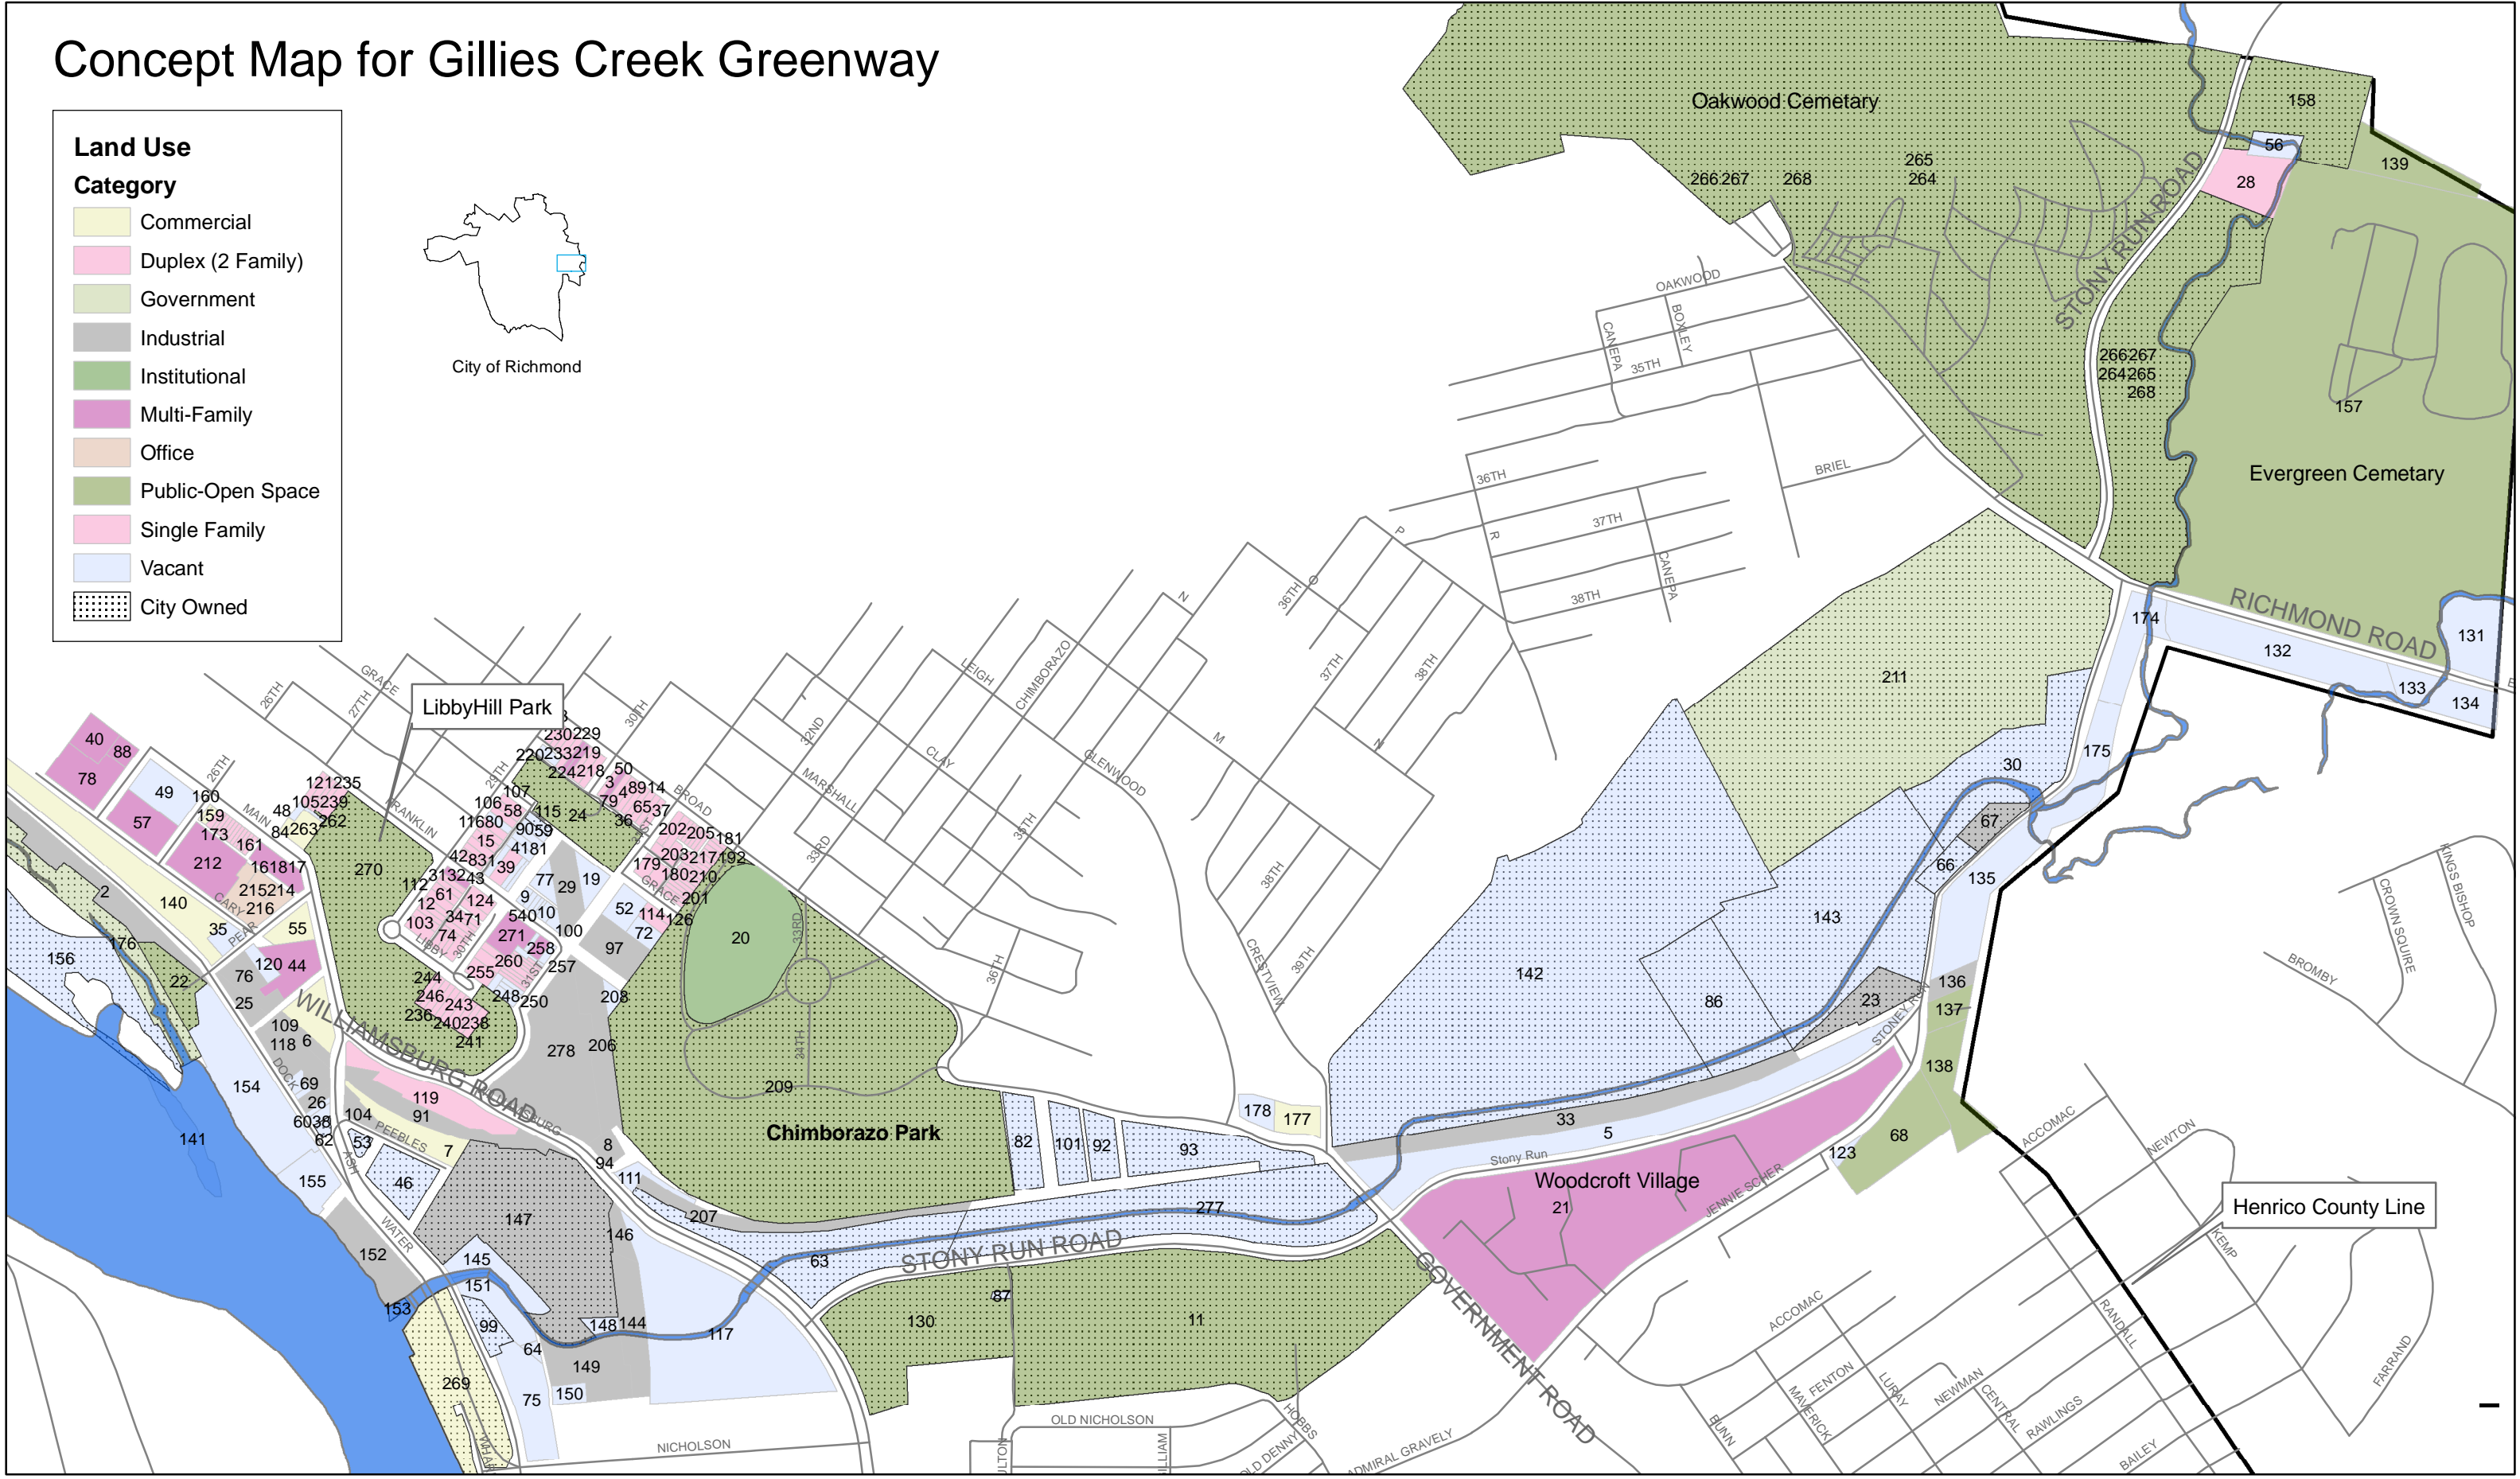

Concept Map for Gillies Creek Greenway

Land Use Category

- Commercial
- Duplex (2 Family)
- Government
- Industrial
- Institutional
- Multi-Family
- Office
- Public-Open Space
- Single Family
- Vacant
- City Owned

City of Richmond

This map is for planning purposes only. July 2009.